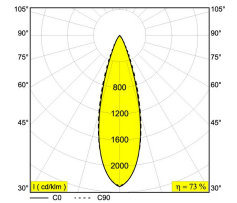

21/02/2021 09:53:54

Specification Sheet

NEEDLE 1 OK 93033
6 25011 9320

[Weblink](#)

Available colors: FLEMISH GOLD (6 25011 9320 FG)
 BLACK BRONZE (6 25011 9320 BBR)

ADJUSTABLE 0-50°/350°
 LED 4,1-6W / CRI>90 / 3000K / 380-515lm
 LENS FL-33°
 EXCL. LED POWER SUPPLY 350-500mA-DC
 For other CRI or KELVIN, contact factory