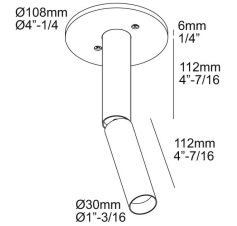

21/02/2021 09:53:54

Specification Sheet

NEEDLE 1 OK 93033
6 25011 9320

[Weblink](#)

Available colors: FLEMISH GOLD (6 25011 9320 FG)
 BLACK BRONZE (6 25011 9320 BBR)

ADJUSTABLE 0-50°/350°
 LED 4,1-6W / CRI>90 / 3000K / 380-515lm
 LENS FL-33°
 EXCL. LED POWER SUPPLY 350-500mA-DC
 For other CRI or KELVIN, contact factory

LED Technics: Light source: 515 lm // 6 W // 91 lm/W
 Luminaire: 377 lm // 7 W // 55 lm/W

Class 2: Yes
 Ada: N.a.
 Installation methods: 4" J-BOX

Weight: 0.7 LBS
 Protection level: IP20 - suitable for damp locations
 Minimum distance: n.a.